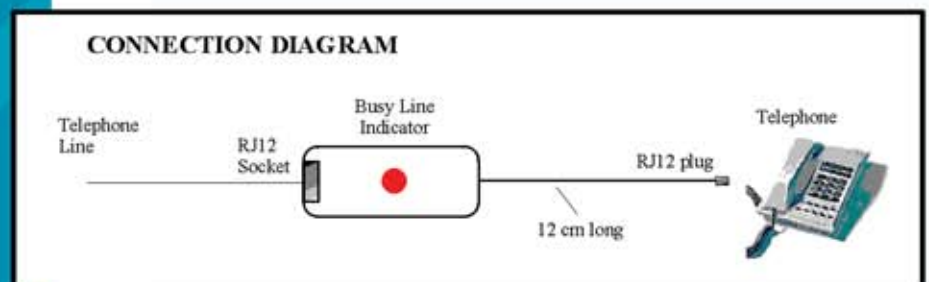

The Busy Line Indicator is used to show when a phone is ringing or busy (off hook)

It is powered by a rechargeable battery which is trickle charged from the telephone line when the phone is not in use.

When an incoming call is ringing, the LED flashes RED
When the line is busy the LED glows RED.

Connection is just to plug the line cord into the unit and plug it into the phone.

Indicator attached to the phone
by double sided tape

Dimensions: 60mm x 46mm x 24mm