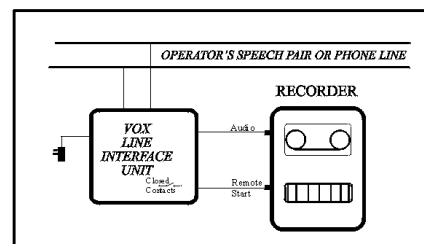

## Line Interface Unit

The Line Interface Unit is an ACA approved interface.

It is connected in parallel with the telephone line and can be used for systems such as the Bomb threat Recorder. (Item No. 1110)

## VOX-Line Interface Unit

The VOX Line Interface Unit is similar to Item No. 1110 but is powered by a plug pack and monitors the line for voice activity. When an audio signal is on the line a relay contact is closed. This contact can be used to activate a recorder or similar device.

## Recorder Connector Unit

The Recorder Connector Unit is used to record conversations on a digital (System Integral) telephone handset.

The connection is made at the analogue point of the phone.

The Unit is connected between the handset Transmitter/receiver socket and the Transmitter/receiver.

An RCA socket feeds the output signal to the recorder.

(Item No. 2510)